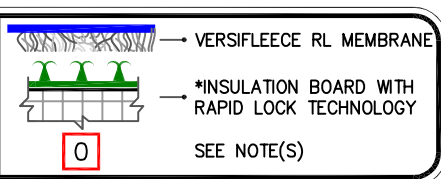

OPTION A (NO ADHESIVE)

OPTION B (NO ADHESIVE)

\*RAPID LOCK TECHNOLOGY IS MAGNIFIED ON SCALE

PVC/TPO RL™ (RAPID LOCK) PARAPET/CURB FLASHING WITH NO ADHESIVE

RAPID LOCK  
 RL-12.2A