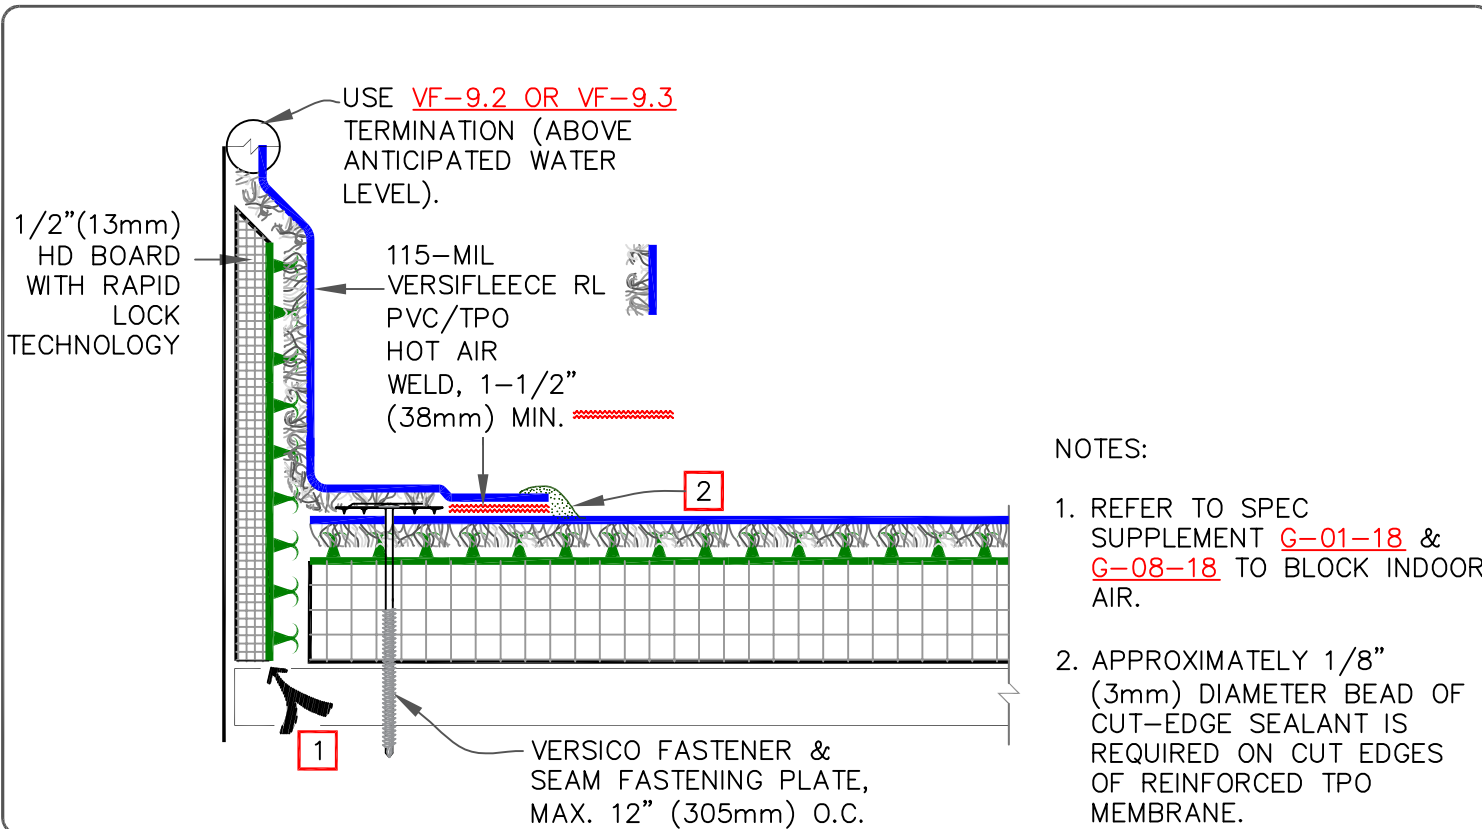

OPTION A (NO ADHESIVE)

OPTION B (NO ADHESIVE)

\*RAPID LOCK TECHNOLOGY IS MAGNIFIED ON SCALE

PVC/TPO RL™ (RAPID LOCK) PARAPET/CURB FLASHING WITH NO ADHESIVE

RAPID LOCK  
 RL-12.2A